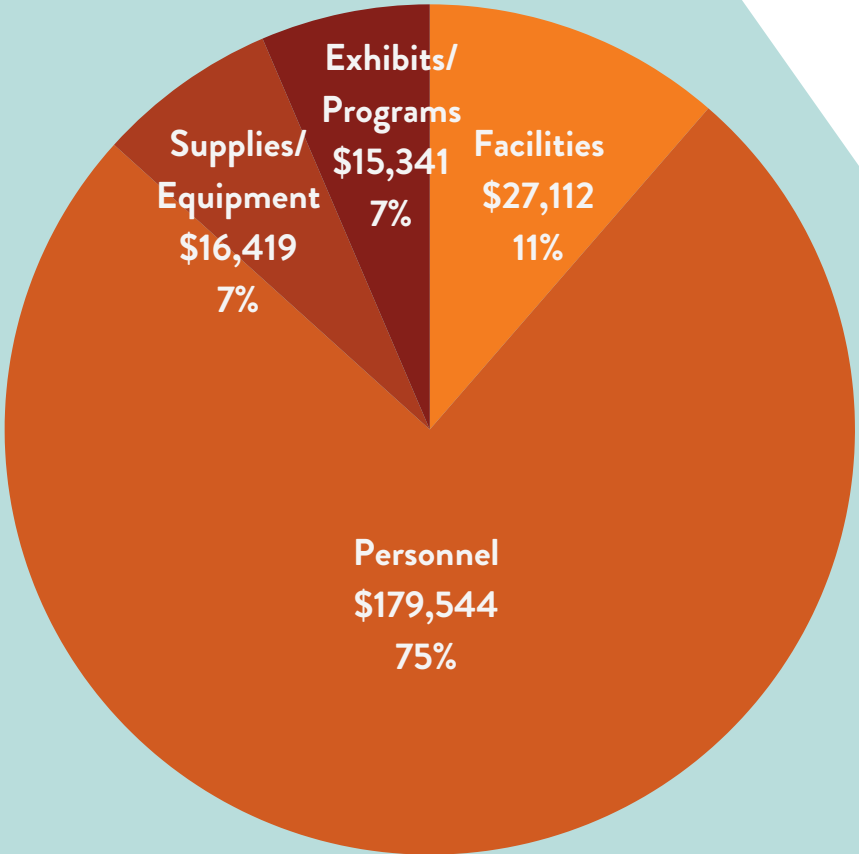

## MAKING HISTORY CAPITAL CAMPAIGN

Donations received as of December 31, 2023: \$2,397,693

Pledges due 2024-2027: \$1,302,704

Total raised as of December 31, 2023: \$3,700,397

## OPERATING INCOME - \$236,503

## OPERATING EXPENSES - \$238,416