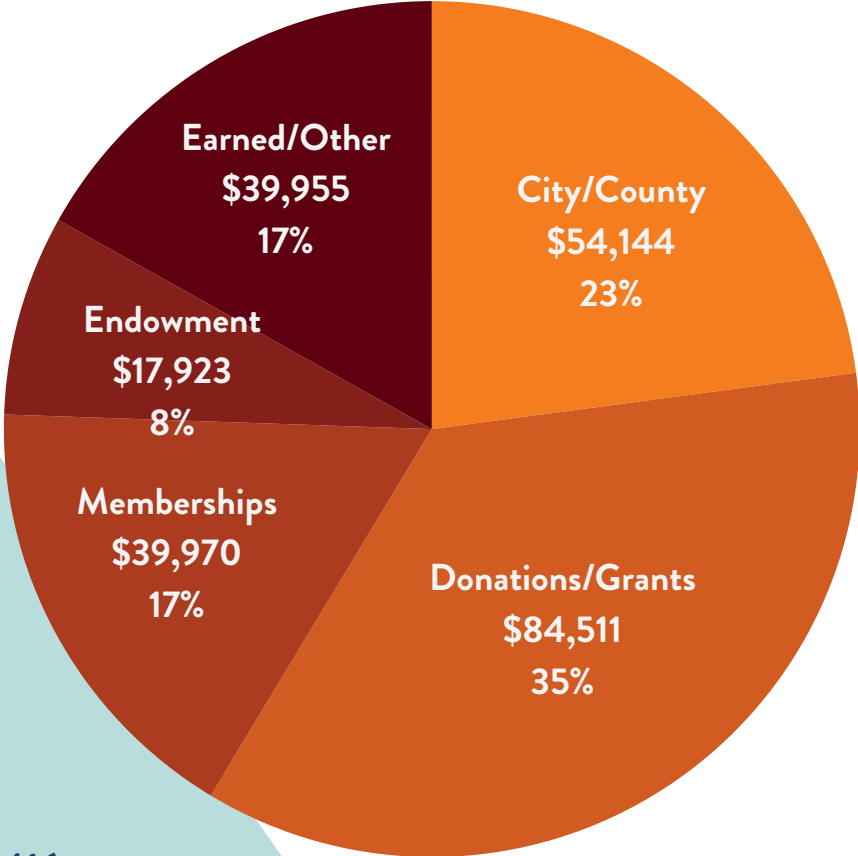

2023 FINANCIALS

MAKING HISTORY CAPITAL CAMPAIGN

Donations received as of December 31, 2023: $2,397,693

Pledges due 2024-2027: $1,302,704

Total raised as of December 31, 2023: $3,700,397

OPERATING INCOME - $236,503

OPERATING EXPENSES - $238,416