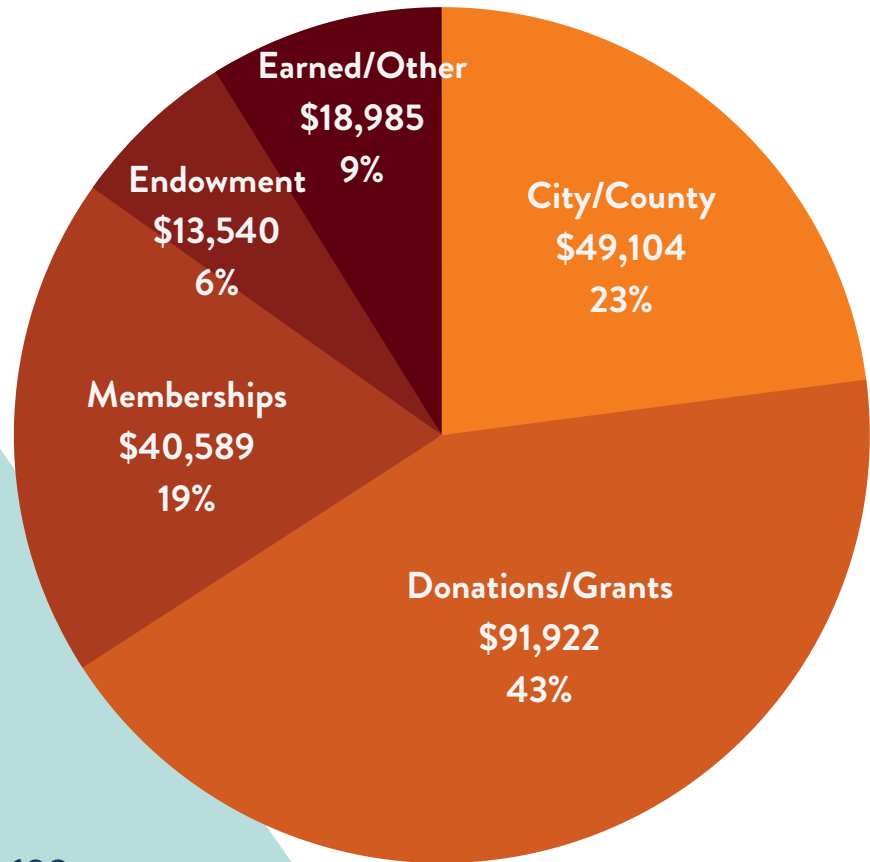

515-232-2148

www.AmesHistory.org

2021 BY THE NUMBERS

3,456

visitors and program attendees

96,200

engagement on social media

268

research requests answered

98

donations of artifacts and
archival materials

2,800

volunteer hours by 73 volunteers

Follow AHM on social media

2021 FINANCIALS

ENDOWMENT FUND

Total in endowment funds as of December 31, 2021: \$473,771

OPERATING INCOME - \$214,140

OPERATING EXPENSES - \$193,628

OPERATING RESERVES

Revenue minus expenses: \$20,512 (added to operating reserves)

Total reserves as of December 31, 2021: \$47,230