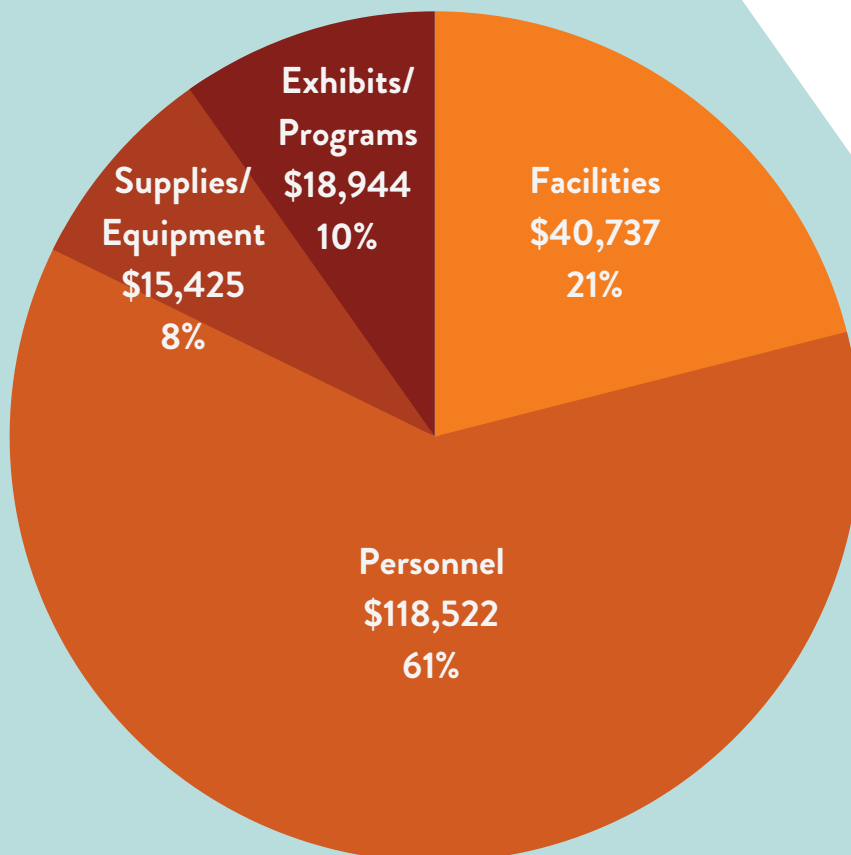

research requests answered

98

donations of artifacts and
archival materials

2,800

volunteer hours by 73 volunteers

Follow AHM on social media

2021 FINANCIALS

ENDOWMENT FUND

Total in endowment funds as of December 31, 2021: \$473,771

OPERATING INCOME - \$214,140

OPERATING EXPENSES - \$193,628

OPERATING RESERVES

Revenue minus expenses: \$20,512 (added to operating reserves)

Total reserves as of December 31, 2021: \$47,230